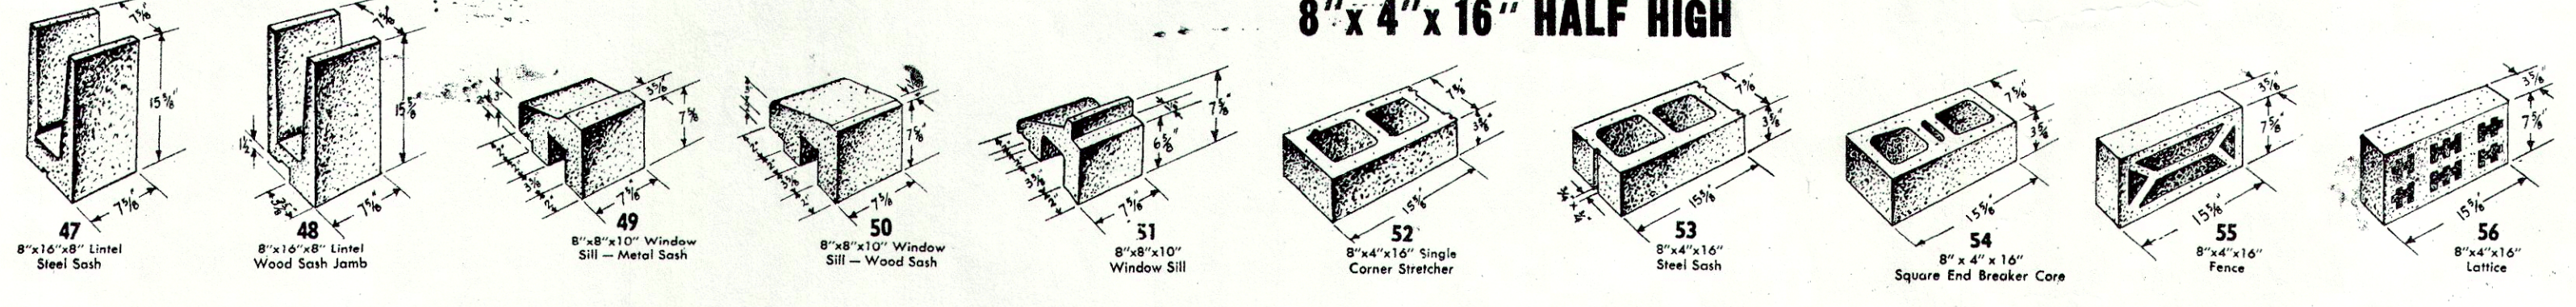

8" x 4" x 16" HALF HIGH