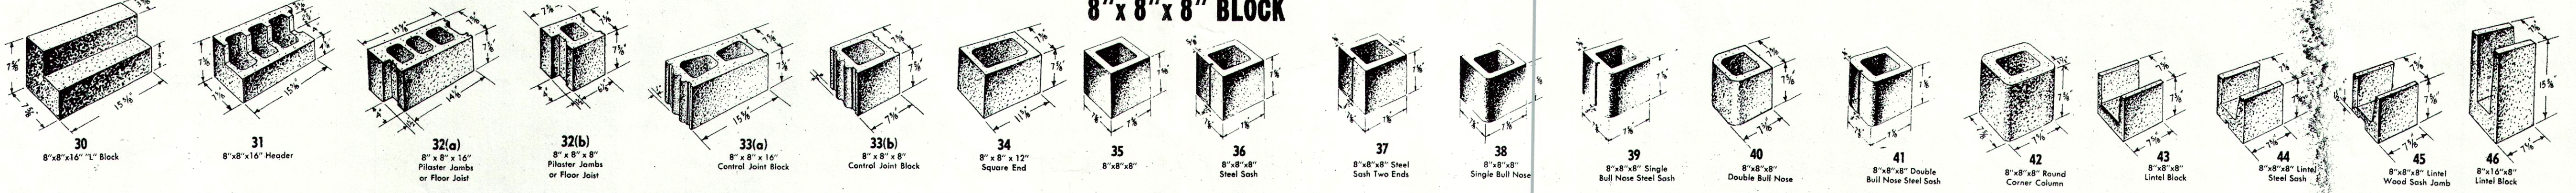

8" x 8" x 8" BLOCK