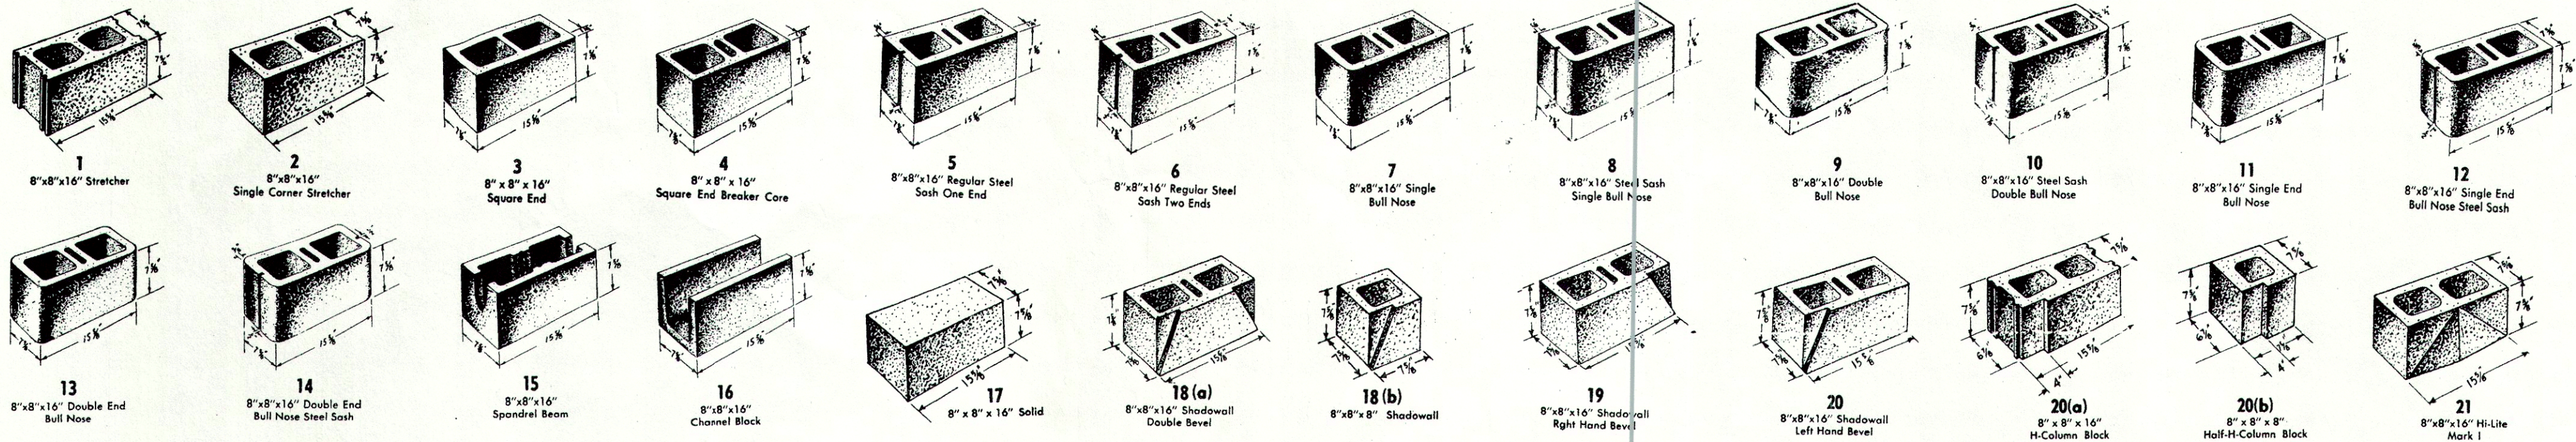

P. O. Box 1226, Savannah, Georgia 31402
Plant Tremont and Ogeechee
Phone (912) 234-3436

8" BLOCK

P. O. Box 1226, Savannah, Georgia 31402
Plant Tremont and Ogeechee
Phone (912) 234-3436

NOS. 21, 22, 23, 24 AND 24(a) AVAILABLE IN 4", 6", 8" AND 12" BLOCK